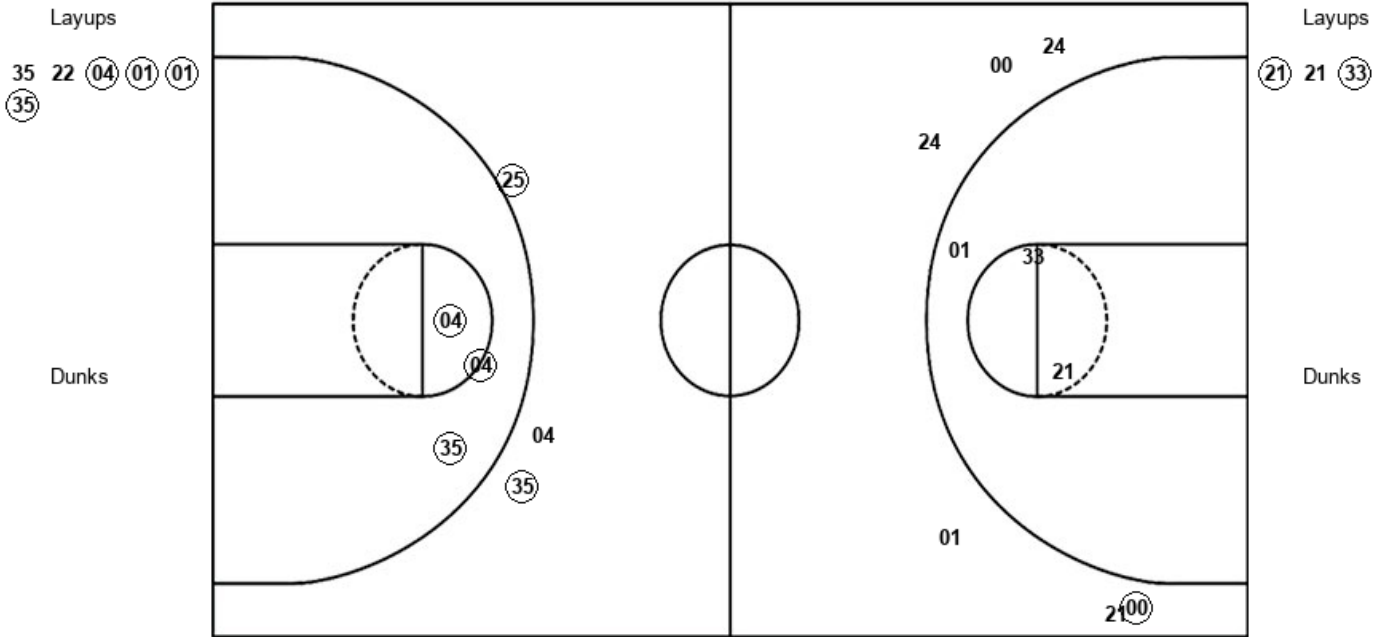

Official Shot Chart
Colorado vs USC
PERIOD 4 Shots
March 05, 2020

USC

Colorado

USC : Period 4	Made	Att	Pct
Layups	4	6	66.7
Dunks	0	0	0
2PT Field Goals	7	9	77.8
3PT Field Goals	2	3	66.7
Total Field Goals	9	12	75.0

COL : Period 4	Made	Att	Pct
Layups	2	3	66.7
Dunks	0	0	0
2PT Field Goals	2	6	33.3
3PT Field Goals	1	6	16.7
Total Field Goals	3	12	25.0