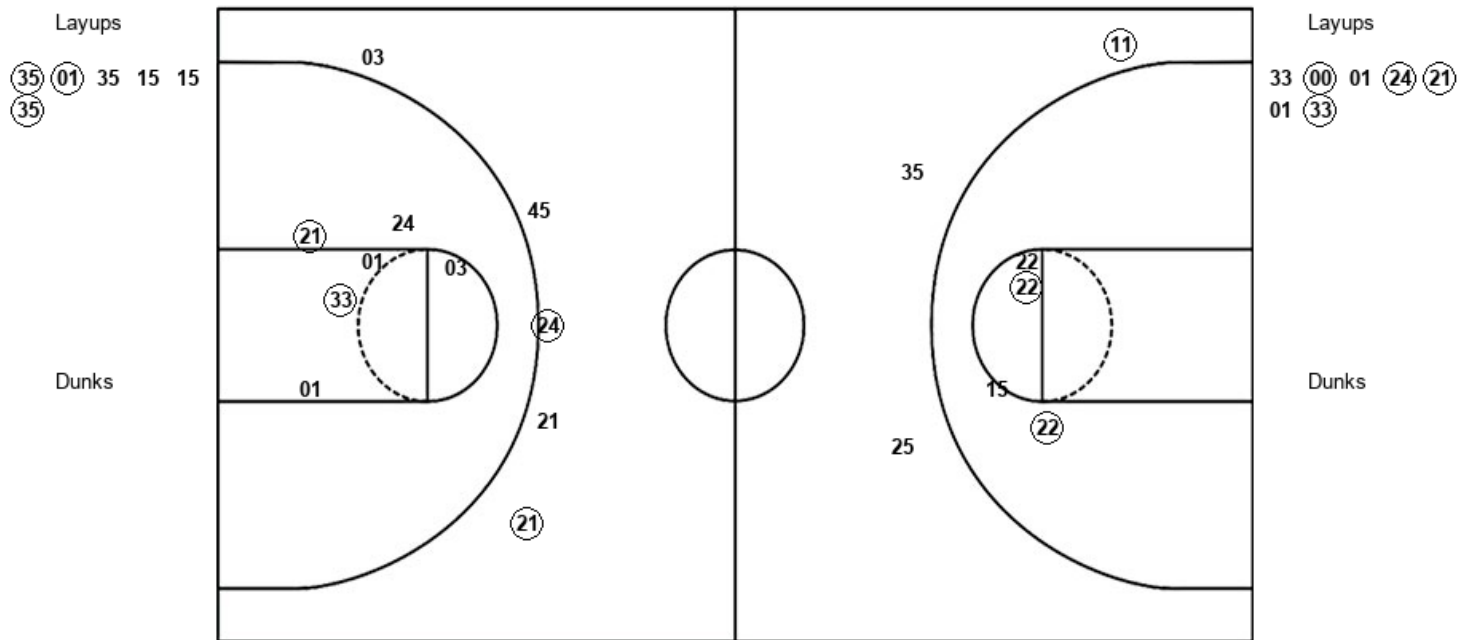

Official Shot Chart
Colorado vs USC
PERIOD 2 Shots
March 05, 2020

USC

Colorado

USC : Period 2	Made	Att	Pct
Layups	3	6	50.0
Dunks	0	0	0
2PT Field Goals	5	10	50.0
3PT Field Goals	1	3	33.3
Total Field Goals	6	13	46.2

COL : Period 2	Made	Att	Pct
Layups	4	7	57.1
Dunks	0	0	0
2PT Field Goals	6	13	46.2
3PT Field Goals	2	5	40.0
Total Field Goals	8	18	44.4