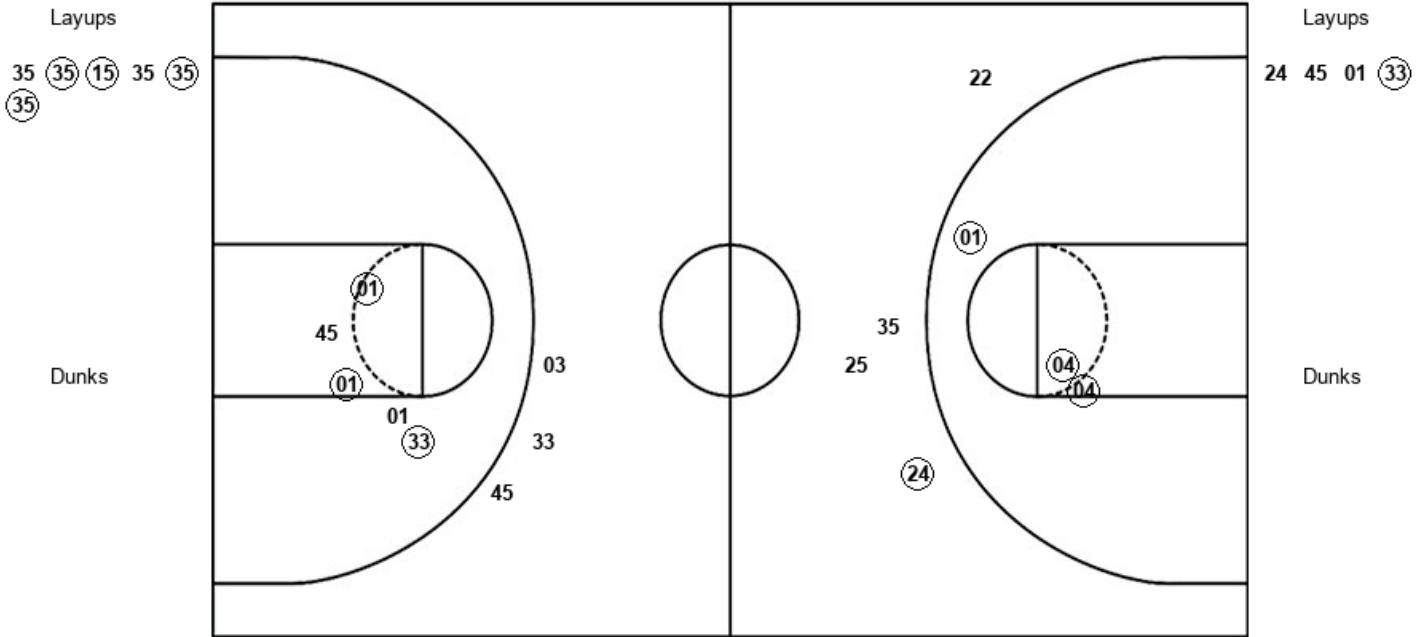

Official Shot Chart
Colorado vs USC
PERIOD 1 Shots
March 05, 2020

USC

Colorado

USC : Period 1	Made	Att	Pct
Layups	4	6	66.7
Dunks	0	0	0
2PT Field Goals	7	9	77.8
3PT Field Goals	1	4	25.0
Total Field Goals	8	13	61.5

COL : Period 1	Made	Att	Pct
Layups	1	4	25.0
Dunks	0	0	0
2PT Field Goals	4	9	44.4
3PT Field Goals	0	3	00.0
Total Field Goals	4	12	33.3