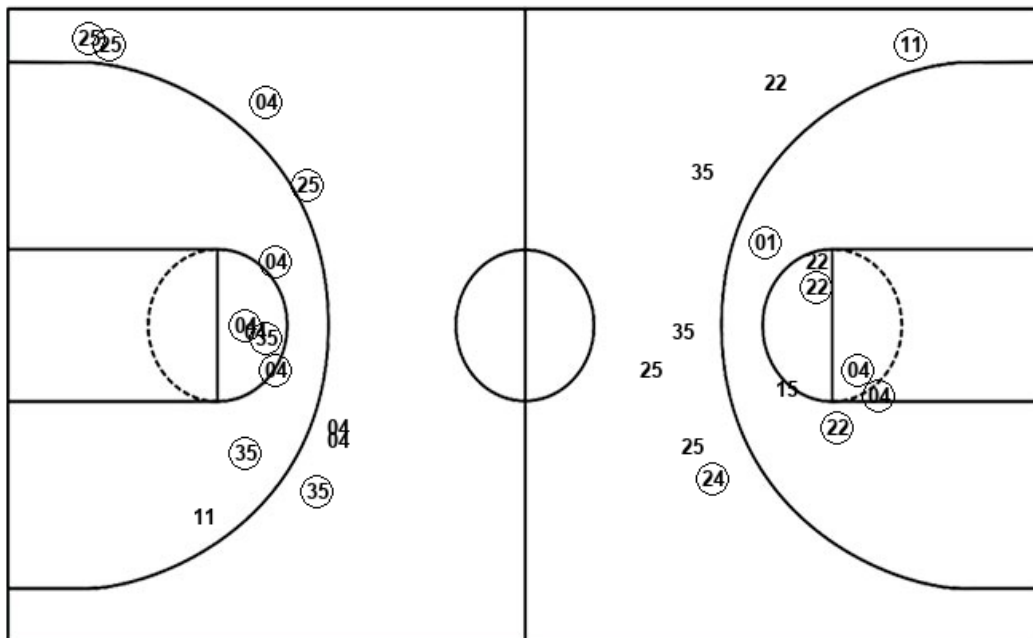

Official Shot Chart
Colorado vs USC
USC Team Shots
March 05, 2020

Layups

Layups

Dunks

USC : Period 1	Made	Att	Pct
Layups	4	6	66.7
Dunks	0	0	0
2PT Field Goals	7	9	77.8
3PT Field Goals	1	4	25.0
Total Field Goals	8	13	61.5

USC : Period 2	Made	Att	Pct
Layups	3	6	50.0
Dunks	0	0	0
2PT Field Goals	5	10	50.0
3PT Field Goals	1	3	33.3
Total Field Goals	6	13	46.2

USC : Period 3	Made	Att	Pct
Layups	2	3	66.7
Dunks	0	0	0
2PT Field Goals	4	7	57.1
3PT Field Goals	3	4	75.0
Total Field Goals	7	11	63.6

USC : Period 4	Made	Att	Pct
Layups	4	6	66.7
Dunks	0	0	0
2PT Field Goals	7	9	77.8
3PT Field Goals	2	3	66.7
Total Field Goals	9	12	75.0