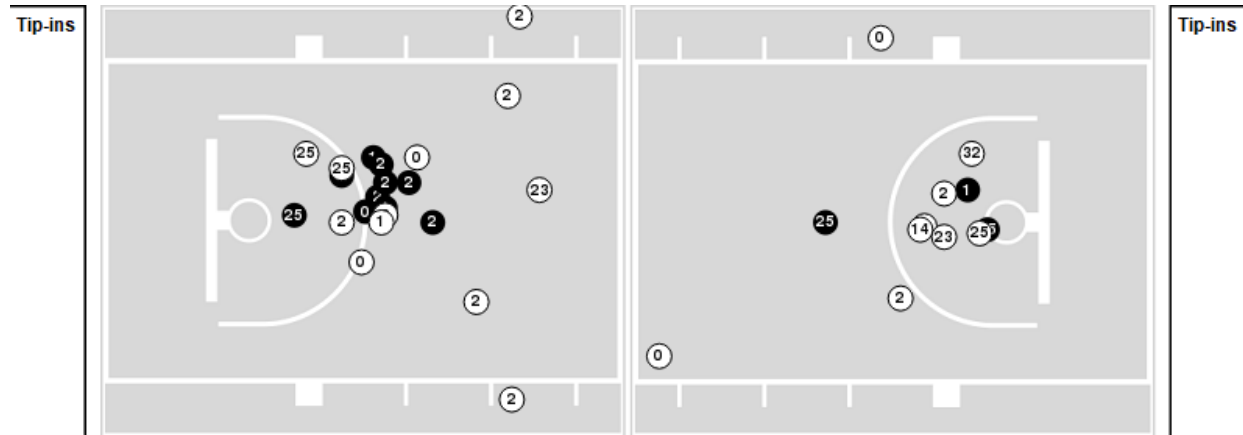

Blow Up Chart

● Made   ○ Missed   N - Player Number

Arizona	M/A	%
Field Goals	18/57	32
2 Points	15/40	38
3 Points	3/17	18
Free Throws	10/14	71

Arizona	M/A	%
Points in the Paint	26 (13 / 31)	42
Fast Break Points	16 (10/11)	91
Second Chance Points	11 (7/9)	78
Effective FG%	34