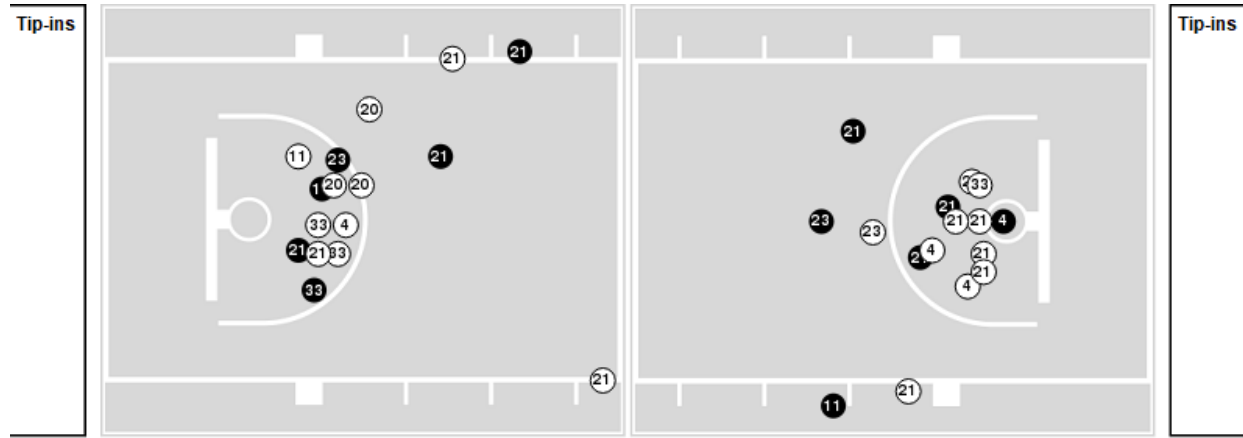

Officials: Robert Scofield, Michael Price, Tiffany Bird

Players => 0, 1, 2, 3, 4, 5, 11, 20, 21, 23, 33, 35, 51 FG Types=>AllResults=>All

UCLA

All Field Goals

Blow Up Chart

● Made ○ Missed N - Player Number