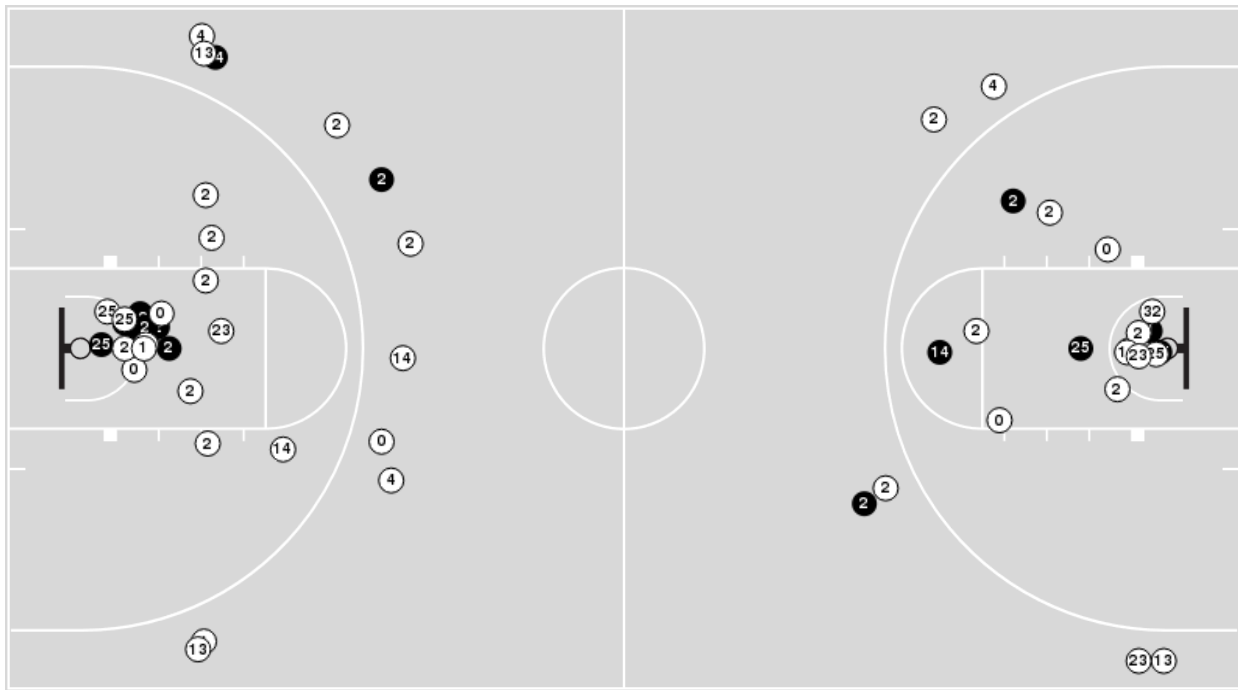

Officials: Robert Scofield, Michael Price, Tiffany Bird

Players => AllFG Types=>AllResults=>All

Arizona

All Field Goals