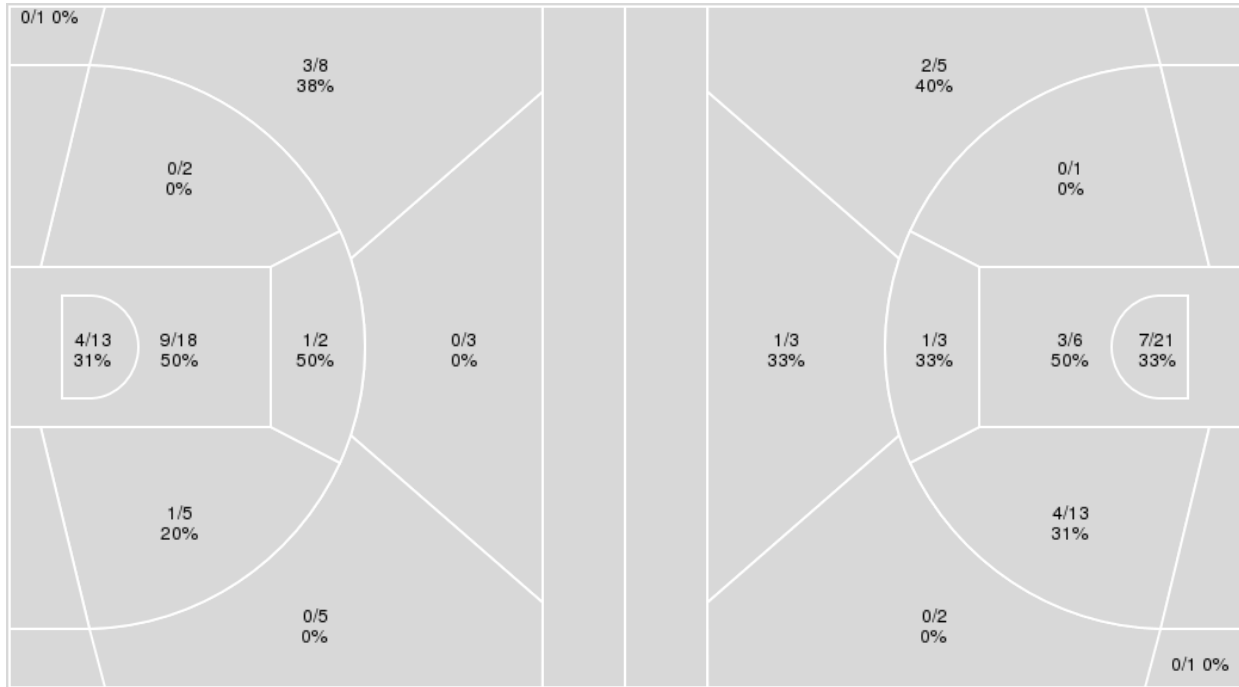

Officials: Robert Scofield, Michael Price, Tiffany Bird

{ Players => All; } FG Types => All; Results => All;

{ Players => 0, 1, 2, 3, 4, 5, 11, 20, 21, 23, 33, 35, 51; } FG Types => All; Results => All;

Arizona

UCLA

Arizona	M/A	%
Field Goals	18/57	32
2 Points	15/40	38
3 Points	3/17	18
Free Throws	10/14	71

UCLA	M/A	%
Field Goals	18/55	33
2 Points	15/44	34
3 Points	3/11	27
Free Throws	19/23	83