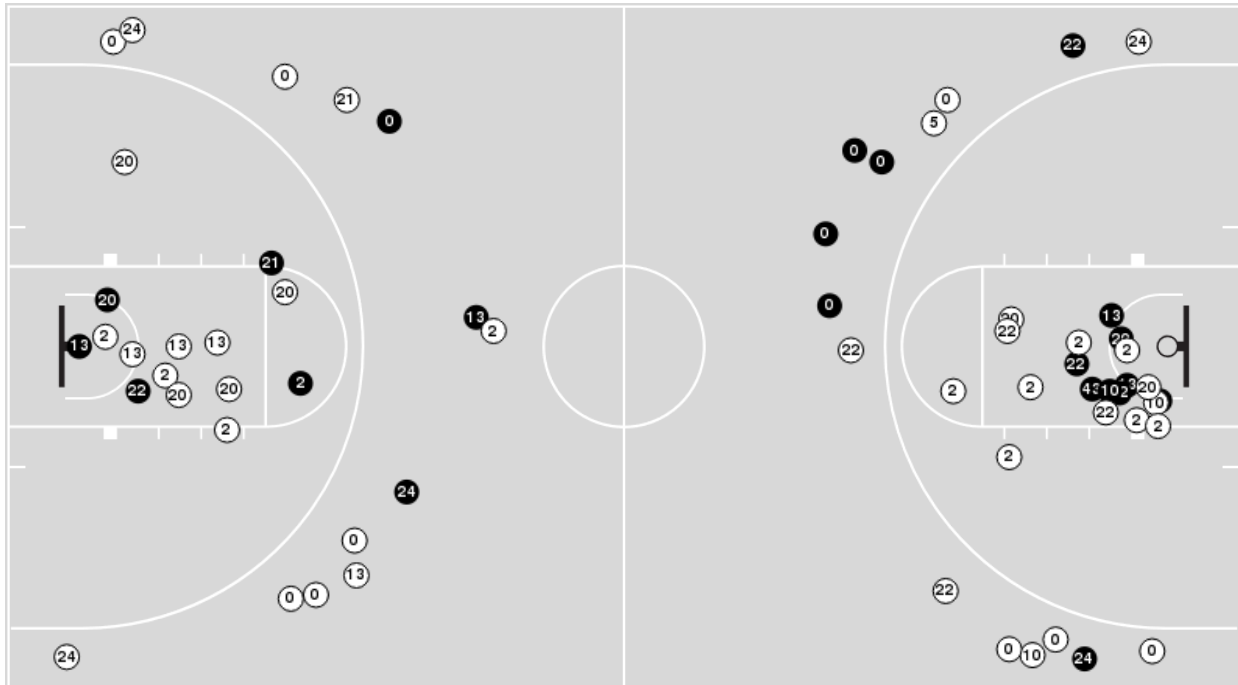

Officials: Michael Price, Brenda Pantoja, Kenneth Nash

Players => 0, 1, 2, 3, 5, 10, 11, 13, 20, 21, 22, 24, 32, 43FG Types=>AllResults=>All

Arizona St.

All Field Goals