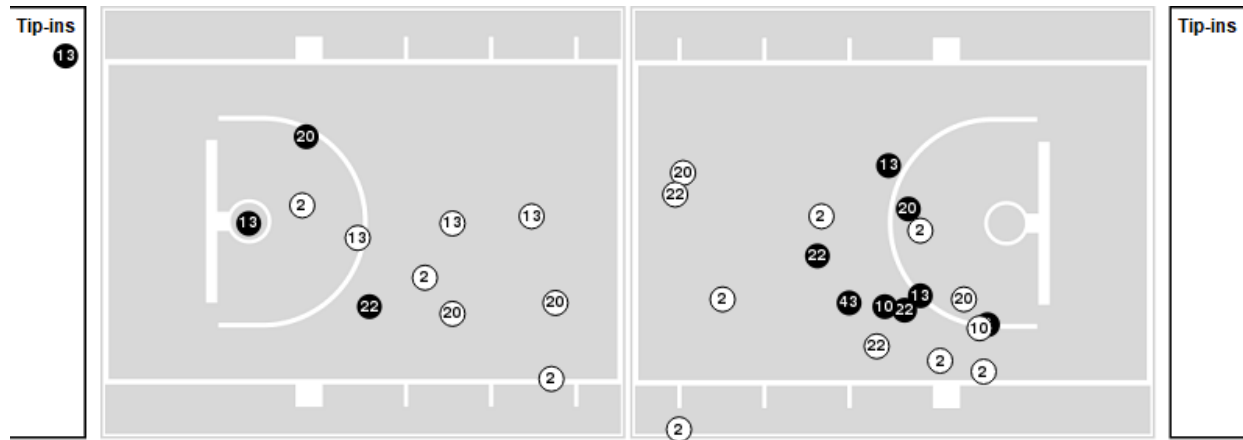

Officials: Michael Price, Brenda Pantoja, Kenneth Nash

Players => 0, 1, 2, 3, 5, 10, 11, 13, 20, 21, 22, 24, 32, 43FG Types=>AllResults=>All

Arizona St.

All Field Goals

Blow Up Chart

● Made ○ Missed N - Player Number