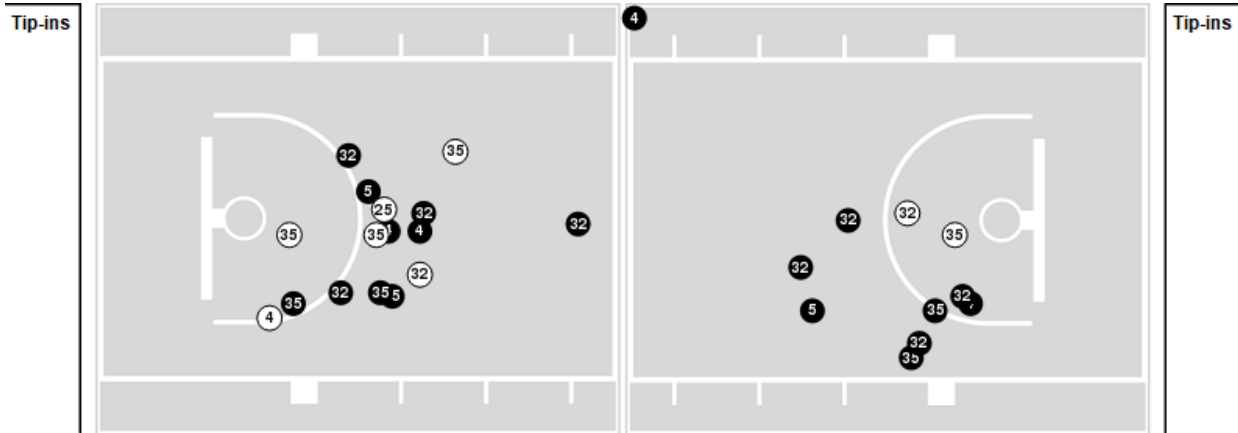

Officials: Michael Price, Brenda Pantoja, Kenneth Nash

Players => 0, 1, 2, 4, 5, 10, 11, 15, 22, 23, 24, 25, 32, 35FG Types=>AllResults=>All

Southern California

All Field Goals

Blow Up Chart

● Made ○ Missed N - Player Number