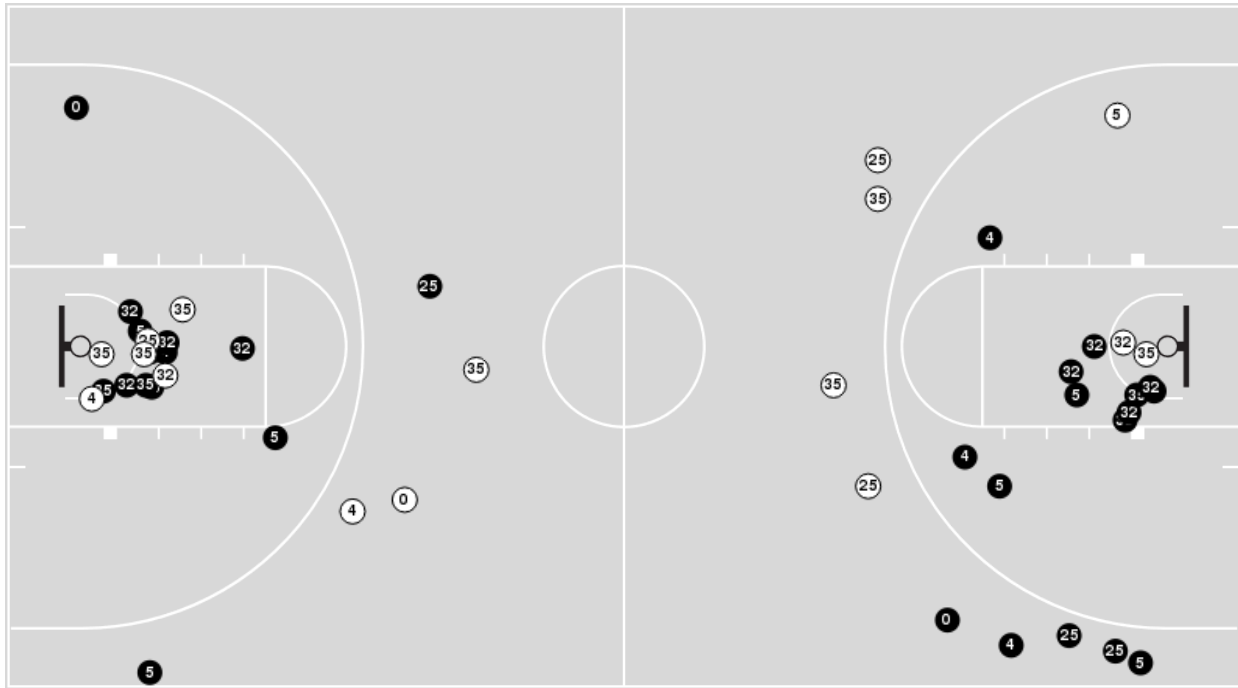

Officials: Michael Price, Brenda Pantoja, Kenneth Nash

Players => 0, 1, 2, 4, 5, 10, 11, 15, 22, 23, 24, 25, 32, 35FG Types=>AllResults=>All

Southern California

All Field Goals