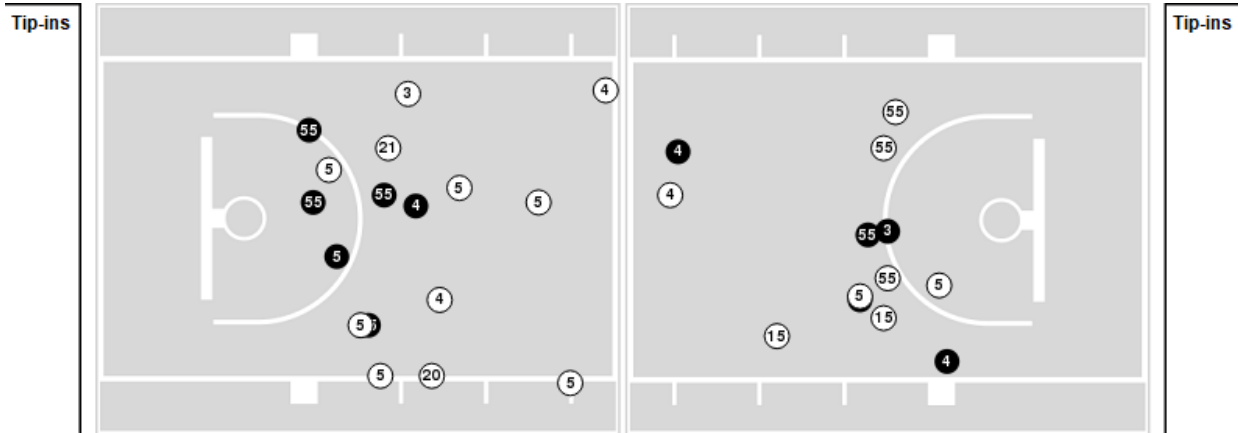

Blow Up Chart

● Made ○ Missed N - Player Number

Washington St.	M/A	%
Field Goals	18/54	33
2 Points	12/36	33
3 Points	6/18	33
Free Throws	15/17	88

Washington St.	M/A	%
Points in the Paint	22 (11 / 27)	41
Fast Break Points	12 (8/9)	89
Second Chance Points	9 (5/10)	50
Effective FG%	39