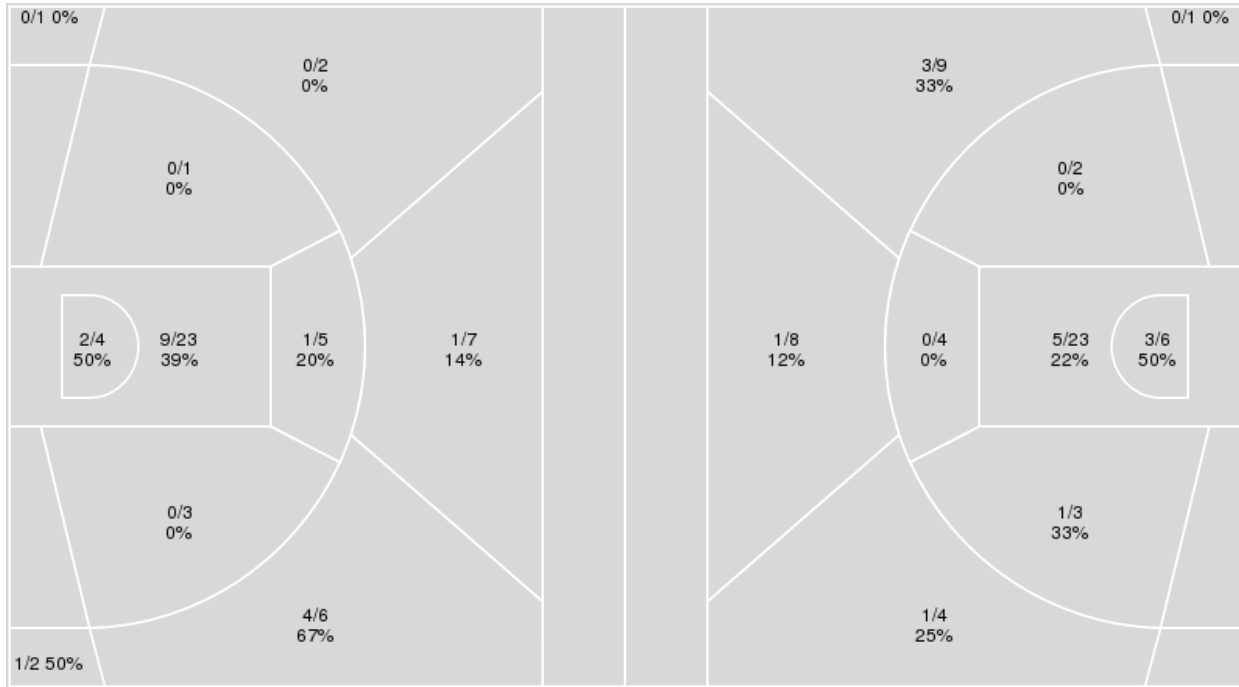

Officials: Robert Scofield, Michol Murray, Benny Luna

{ Players => All; } FG Types => All; Results => All;

{ Players => All; } FG Types => All; Results => All;

Washington St.

Utah

Washington St.	M/A	%
Field Goals	18/54	33
2 Points	12/36	33
3 Points	6/18	33
Free Throws	15/17	88

Utah	M/A	%
Field Goals	14/60	23
2 Points	9/38	24
3 Points	5/22	23
Free Throws	15/19	79