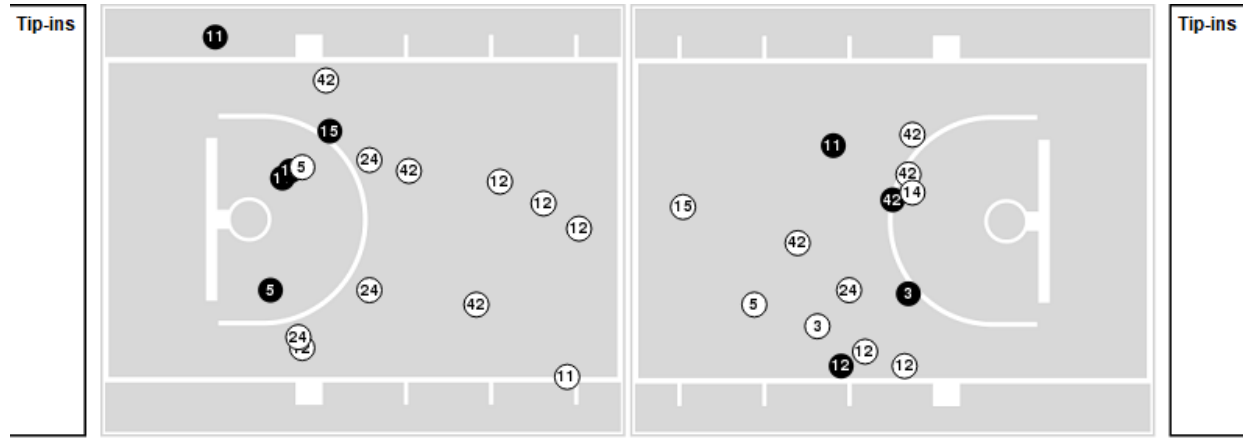

Blow Up Chart

● Made   ○ Missed   N - Player Number

Utah	M/A	%
Field Goals	14/60	23
2 Points	9/38	24
3 Points	5/22	23
Free Throws	15/19	79

Utah	M/A	%
Points in the Paint	16 (8 / 29)	28
Fast Break Points	4 (3/3)	100
Second Chance Points	14 (9/19)	47
Effective FG%	28