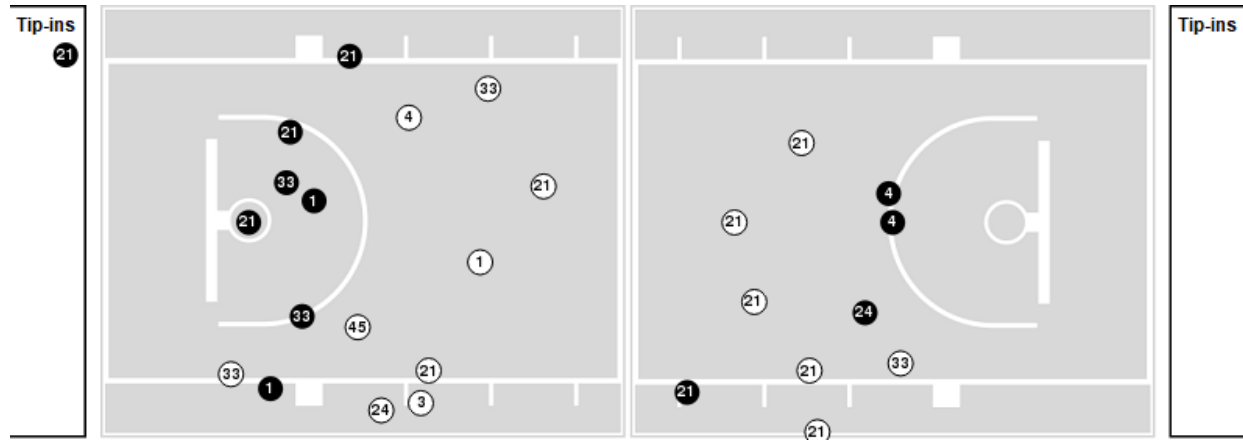

Blow Up Chart

● Made ○ Missed N - Player Number

Colorado	M/A	%
Field Goals	21/48	44
2 Points	15/34	44
3 Points	6/14	43
Free Throws	6/6	100

Colorado	M/A	%
Points in the Paint	16 (8 / 19)	42
Fast Break Points	4 (2/2)	100
Second Chance Points	12 (7/9)	78
Effective FG%	50