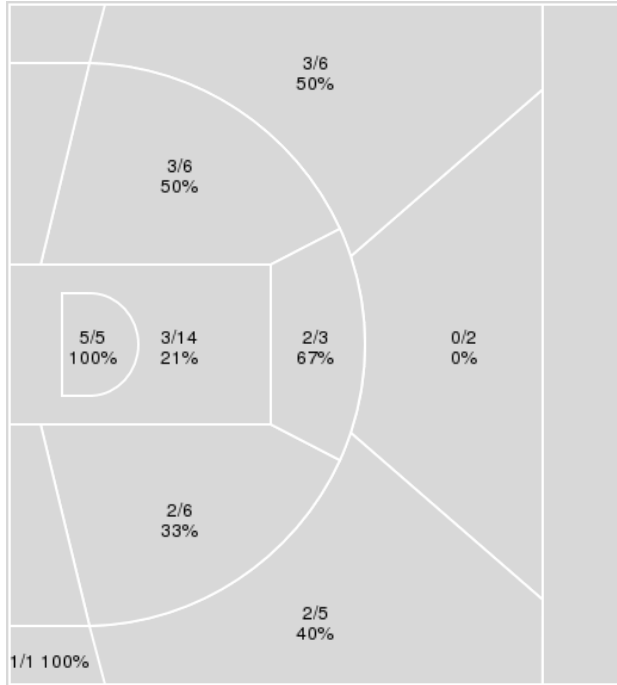

Officials: Charles Gonzalez, Lisa Jones, Anita Ortega

{ Players => All; } FG Types => All; Results => All;

{ Players => All; } FG Types => All; Results => All;

Colorado