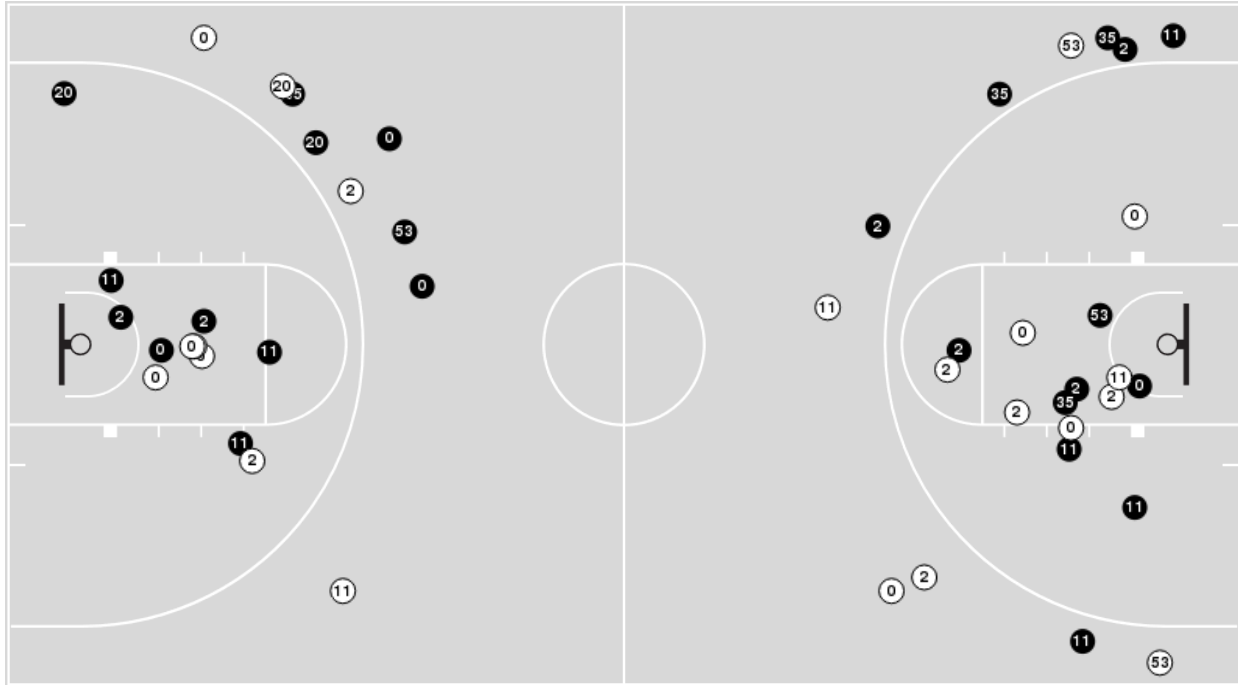

Officials: Charles Gonzalez, Lisa Jones, Anita Ortega

Players => AllFG Types=>AllResults=>All
Washington

All Field Goals