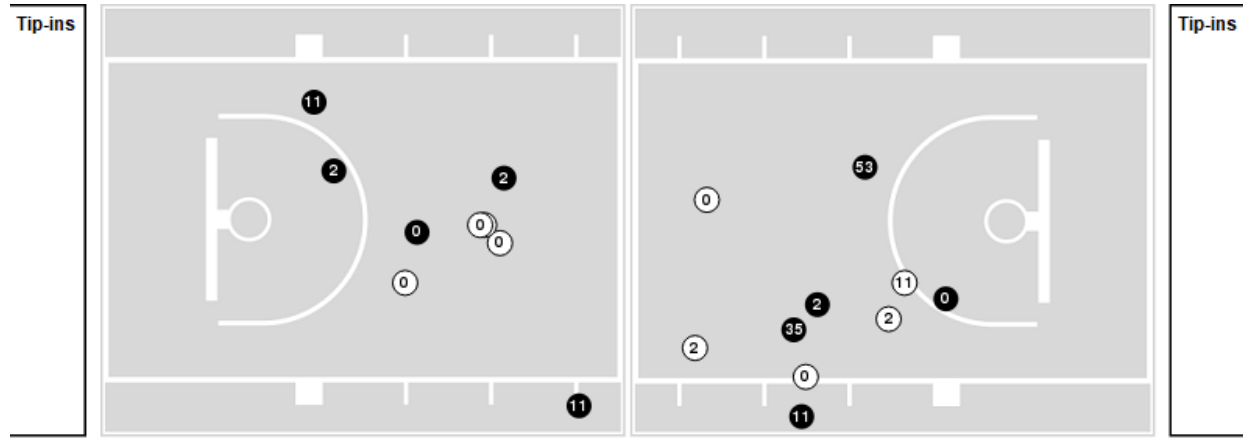

Officials: Charles Gonzalez, Lisa Jones, Anita Ortega

Players => AllFG Types=>AllResults=>All
Washington

All Field Goals

Blow Up Chart

● Made ○ Missed N - Player Number

Washington	M/A	%
Field Goals	25/46	54
2 Points	14/26	54
3 Points	11/20	55
Free Throws	7/11	64