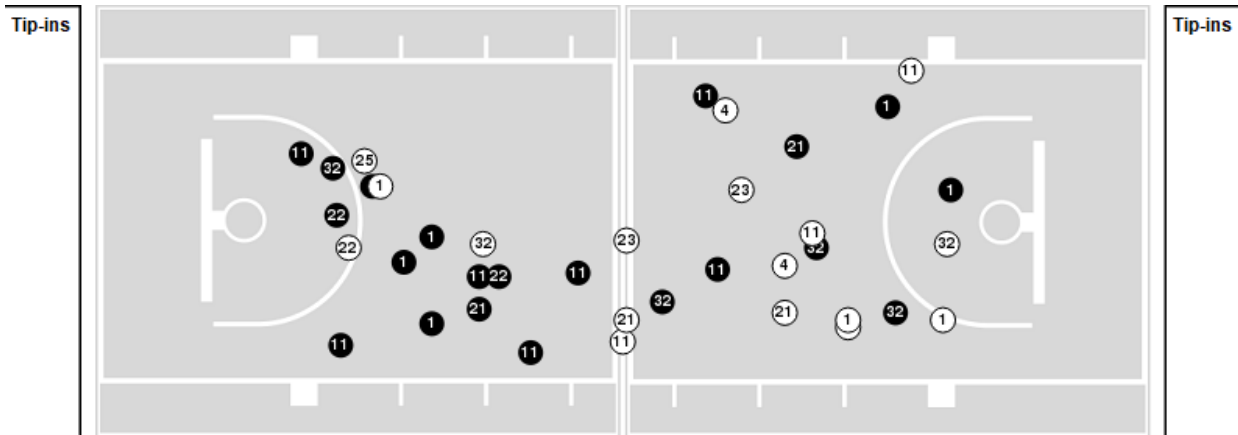

Blow Up Chart

● Made   ○ Missed   N - Player Number

Oregon	M/A	%
Field Goals	26/60	43
2 Points	22/44	50
3 Points	4/16	25
Free Throws	8/9	89

Oregon	M/A	%
Points in the Paint	42 (21 / 37)	57
Fast Break Points	2 (2/2)	100
Second Chance Points	9 (5/7)	71
Effective FG%	47