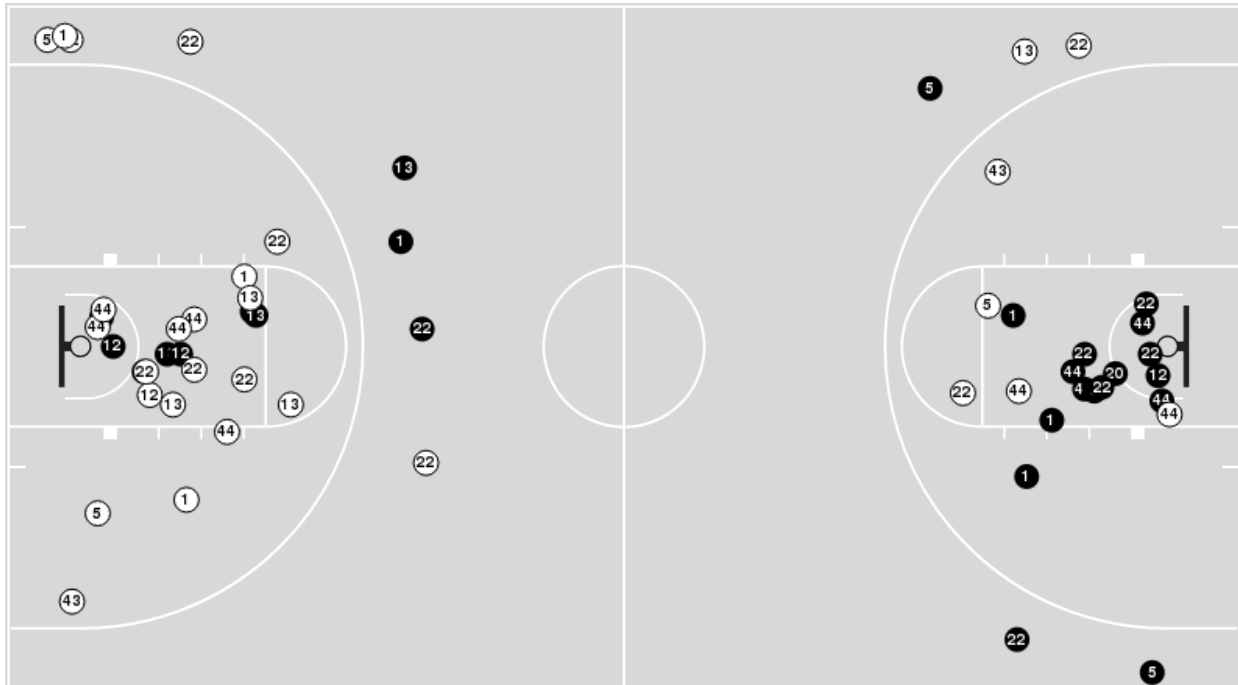

Officials: Michol Murray, Michael Price, Kenneth Nash

Players => 2, 4, 5, 11, 12, 13, 20, 22, 24, 41, 42, 43, 44, 1FG Types=>AllResults=>All

Oregon St.

All Field Goals