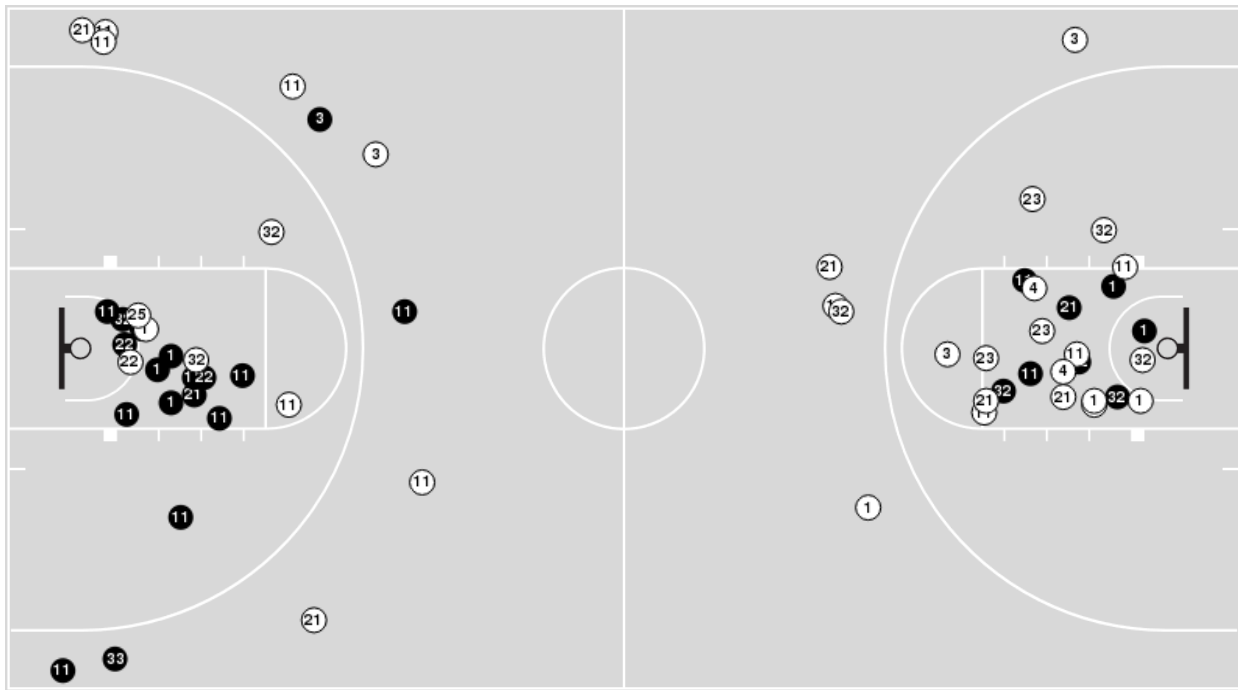

Officials: Michol Murray, Michael Price, Kenneth Nash

Players => AllFG Types=>AllResults=>All

Oregon

All Field Goals