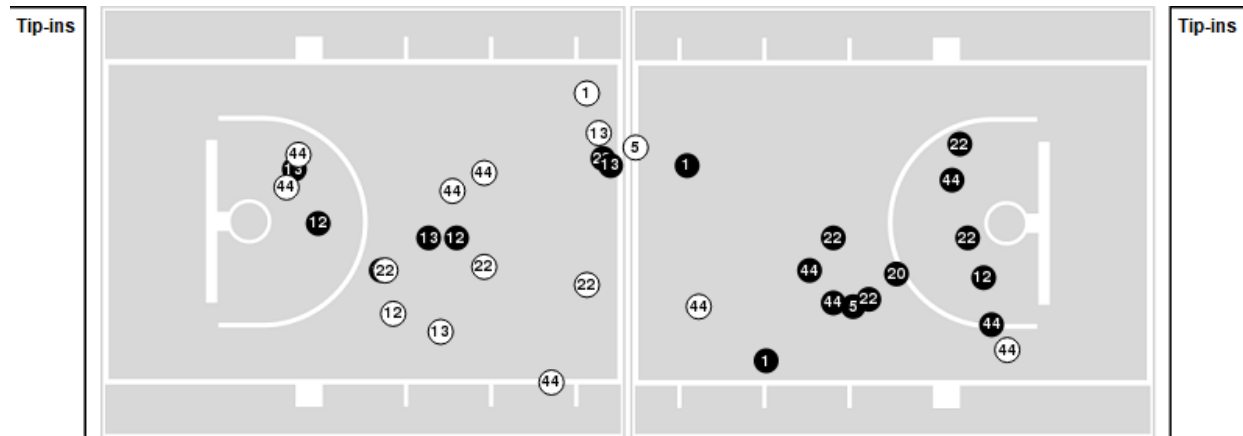

Blow Up Chart

● Made ○ Missed N - Player Number

Oregon St.	M/A	%
Field Goals	27/56	48
2 Points	21/43	49
3 Points	6/13	46
Free Throws	11/15	73

Oregon St.	M/A	%
Points in the Paint	40 (20 / 34)	59
Fast Break Points	4 (4/4)	100
Second Chance Points	8 (4/8)	50
Effective FG%	54