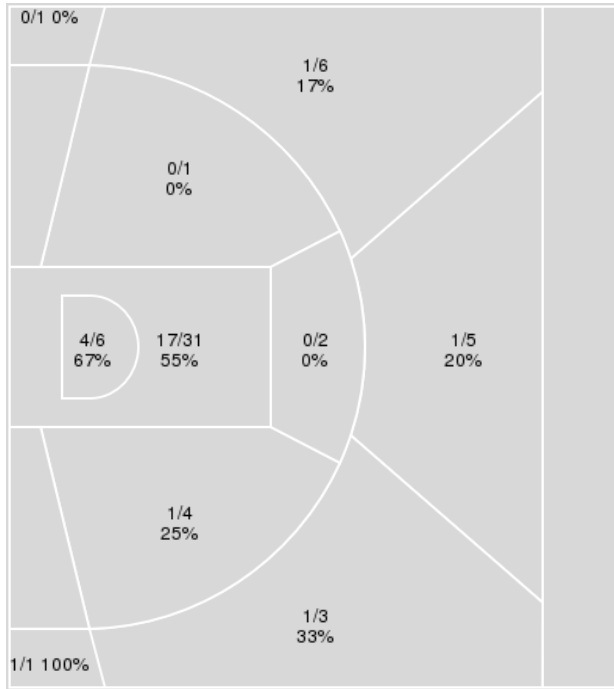

Officials: Michol Murray, Michael Price, Kenneth Nash

{ Players => All; } FG Types => All; Results => All;

{ Players => 2, 4, 5, 11, 12, 13, 20, 22, 24, 41, 42, 43, 44, 1; } FG
Types => All; Results => All;

Oregon

Oregon St.

Oregon	M/A	%
Field Goals	26/60	43
2 Points	22/44	50
3 Points	4/16	25
Free Throws	8/9	89

Oregon St.	M/A	%
Field Goals	27/56	48
2 Points	21/43	49
3 Points	6/13	46
Free Throws	11/15	73