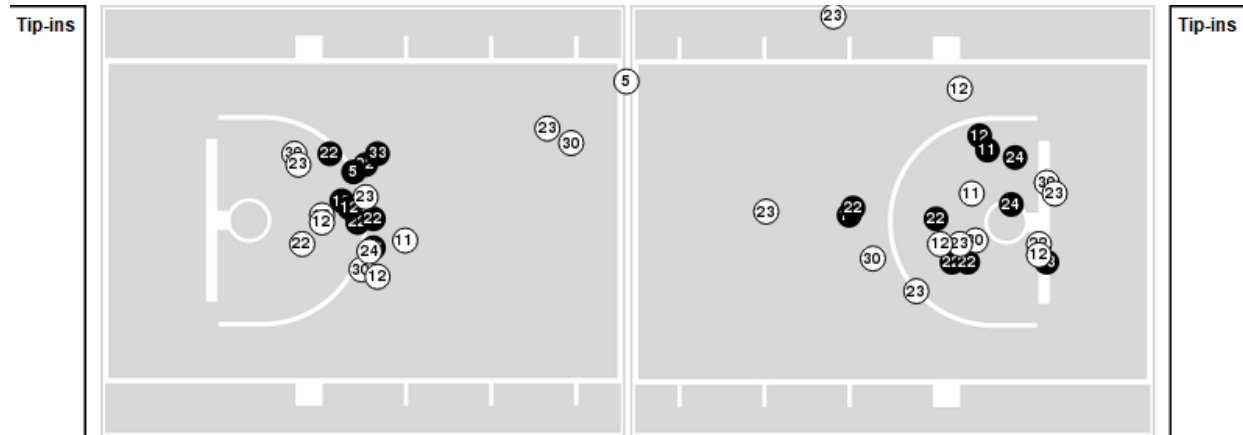

Officials: Brenda Pantoja, Charles Gonzalez, InFini Robinson

Players => 2, 3, 4, 5, 10, 11, 12, 15, 22, 23, 24, 30, 33, 54FG Types=>AllResults=>All

**Stanford**

**All Field Goals**

**Blow Up Chart**

● Made    ○ Missed    N - Player Number