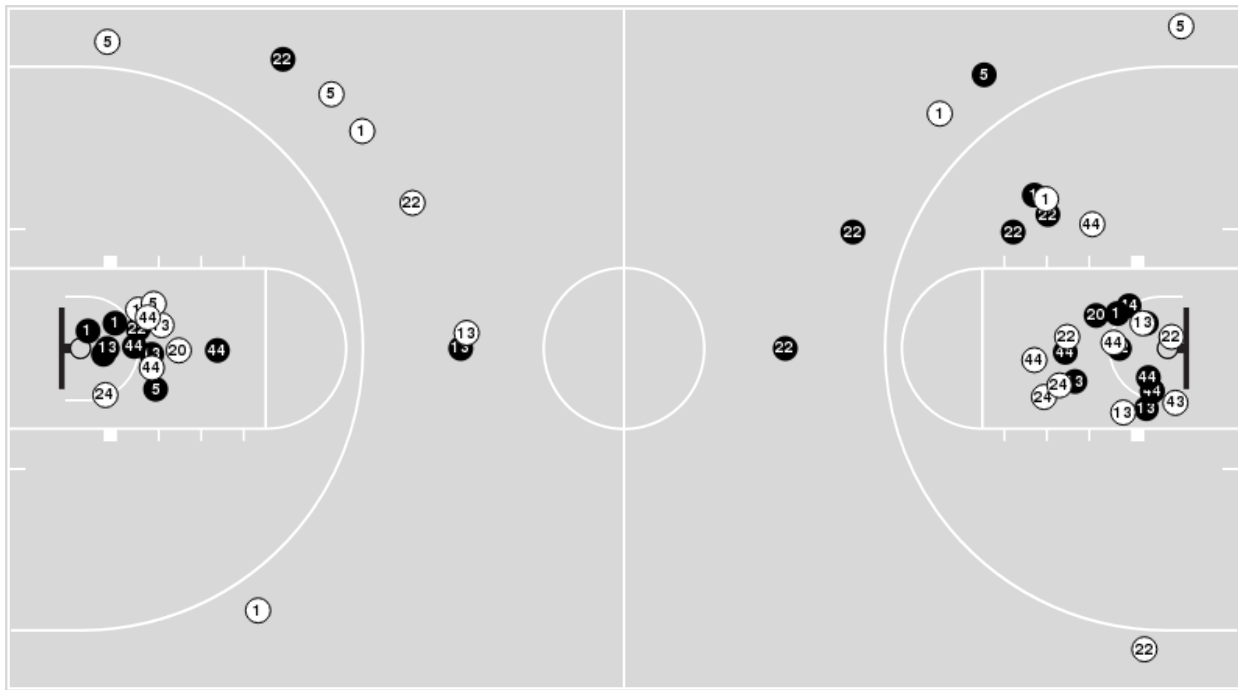

Officials: InFini Robinson, Melissa Barlow, Tiffany Bird

Players => 1, 2, 4, 5, 11, 12, 13, 20, 22, 24, 41, 42, 43, 44FG Types=>AllResults=>All

Oregon St.

All Field Goals