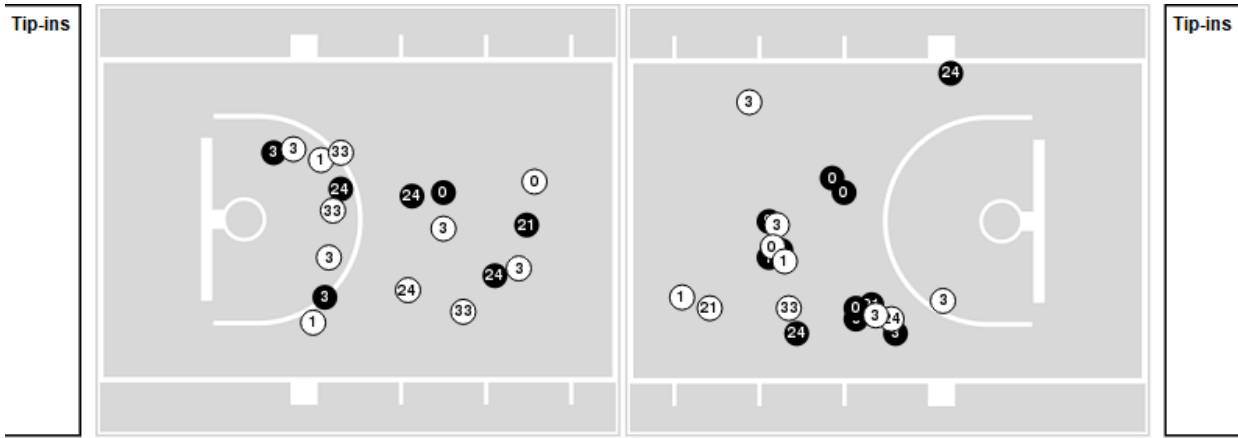

Officials: InFini Robinson, Melissa Barlow, Tiffany Bird

Players => 0, 1, 2, 3, 10, 14, 21, 22, 24, 31, 32, 33, 34 FG Types=>AllResults=>All

California

All Field Goals

Blow Up Chart

● Made ○ Missed N - Player Number