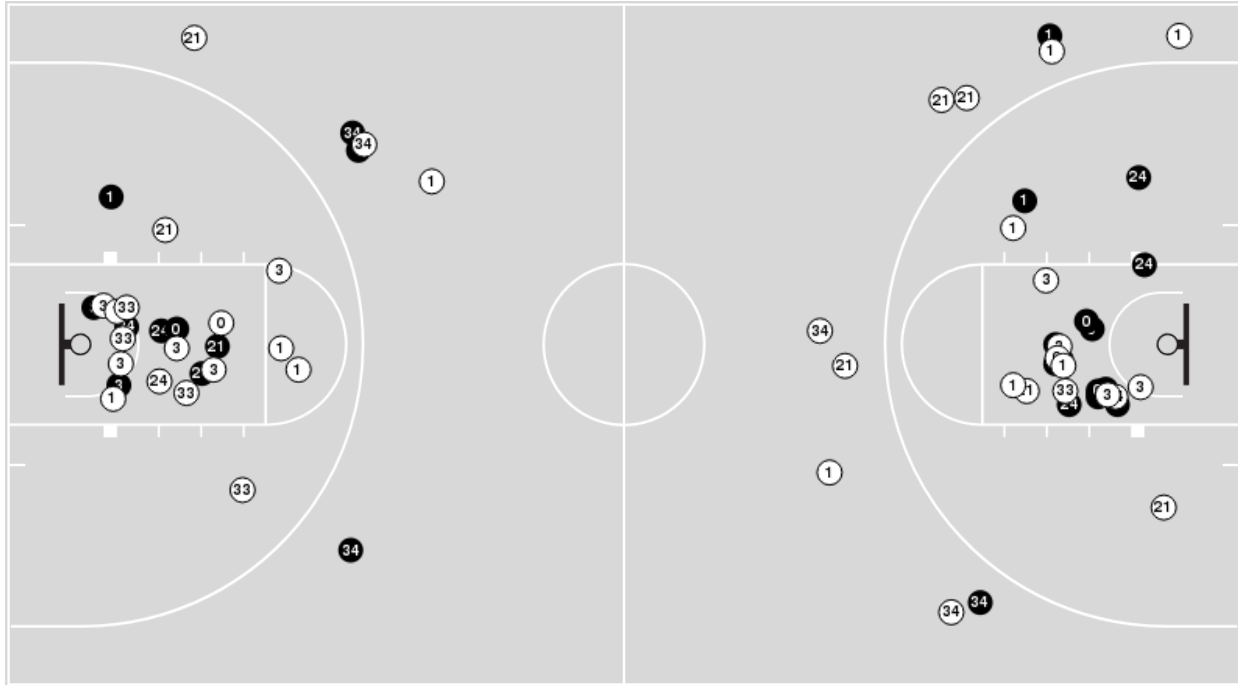

Officials: InFini Robinson, Melissa Barlow, Tiffany Bird

Players => 0, 1, 2, 3, 10, 14, 21, 22, 24, 31, 32, 33, 34 FG Types=>AllResults=>All

California

All Field Goals