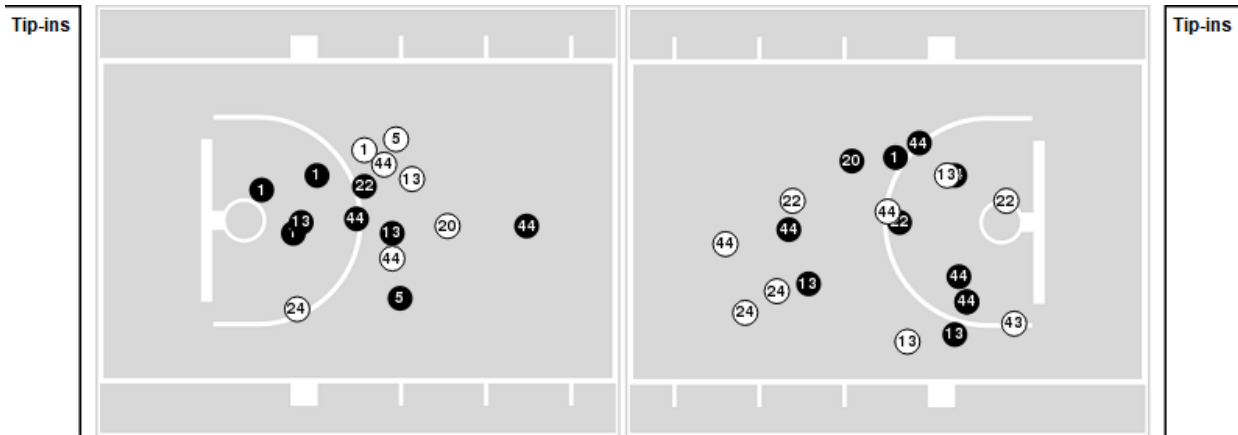

Officials: InFini Robinson, Melissa Barlow, Tiffany Bird

Players => 1, 2, 4, 5, 11, 12, 13, 20, 22, 24, 41, 42, 43, 44FG Types=>AllResults=>All

Oregon St.

All Field Goals

Blow Up Chart

● Made ○ Missed N - Player Number