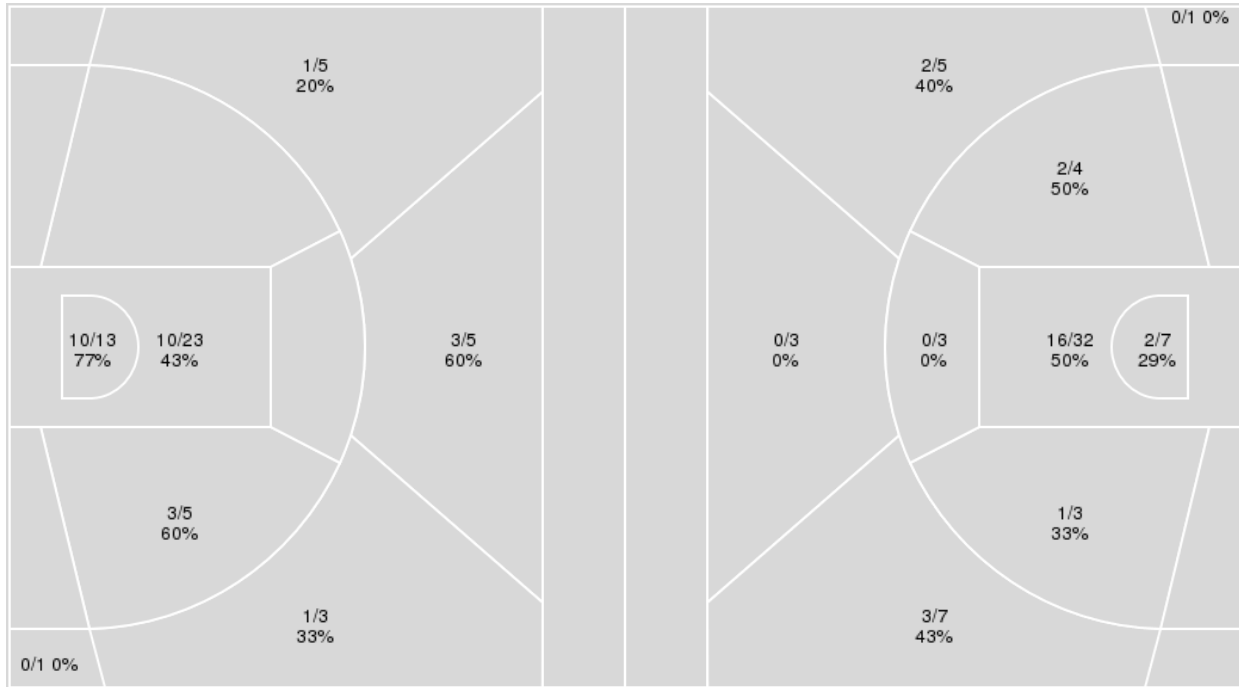

Officials: InFini Robinson, Melissa Barlow, Tiffany Bird

{ Players => 1, 2, 4, 5, 11, 12, 13, 20, 22, 24, 41, 42, 43, 44; } FG
Types => All; Results => All;

{ Players => 0, 1, 2, 3, 10, 14, 21, 22, 24, 31, 32, 33, 34; } FG Types =>
All; Results => All;

Oregon St.

California

Oregon St.	M/A	%
Field Goals	28/55	51
2 Points	23/41	56
3 Points	5/14	36
Free Throws	10/16	62

California	M/A	%
Field Goals	26/65	40
2 Points	21/49	43
3 Points	5/16	31
Free Throws	6/12	50