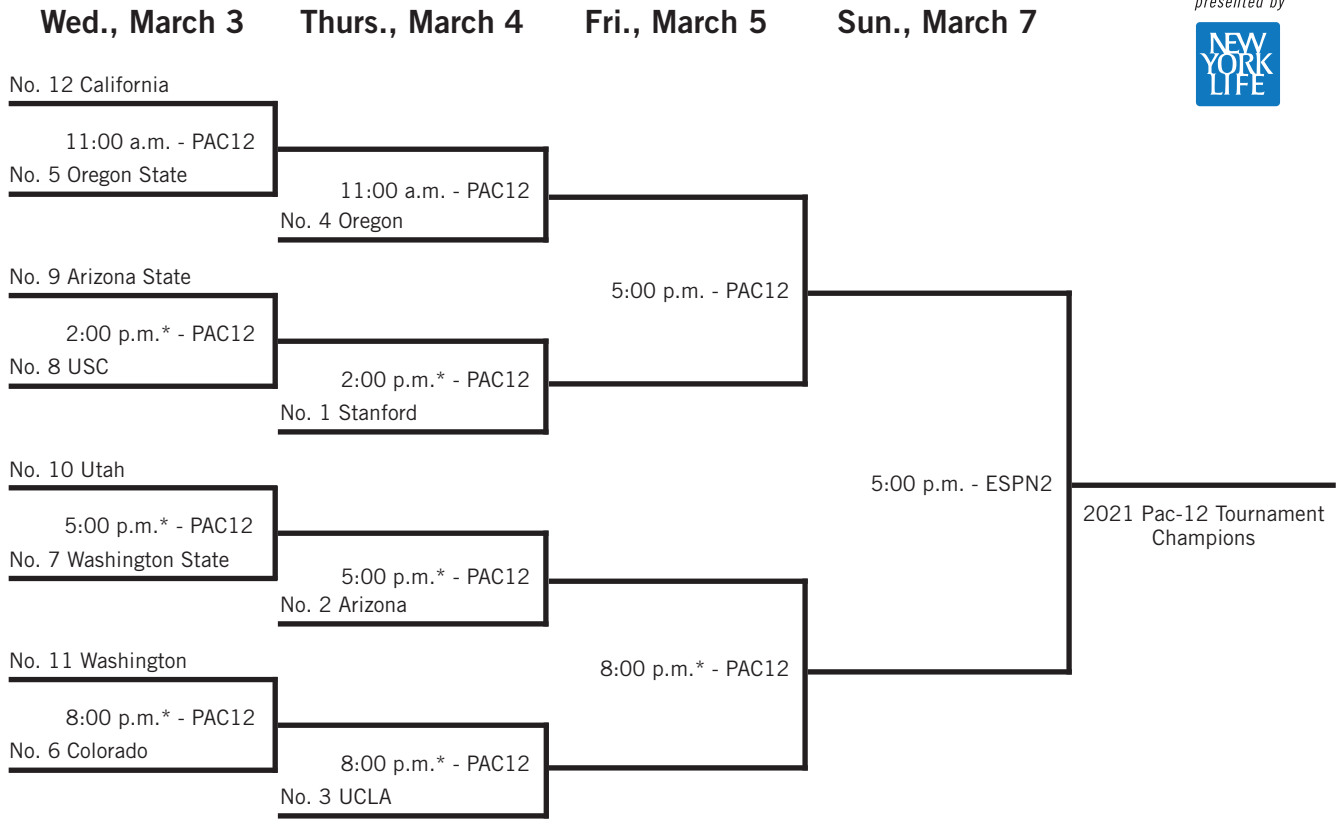

**2021 PAC-12 WOMEN'S BASKETBALL
TOURNAMENT BRACKET**
March 3-5 & 7, 2021 – Las Vegas
Michelob ULTRA Arena (Mandalay Bay Events Center)