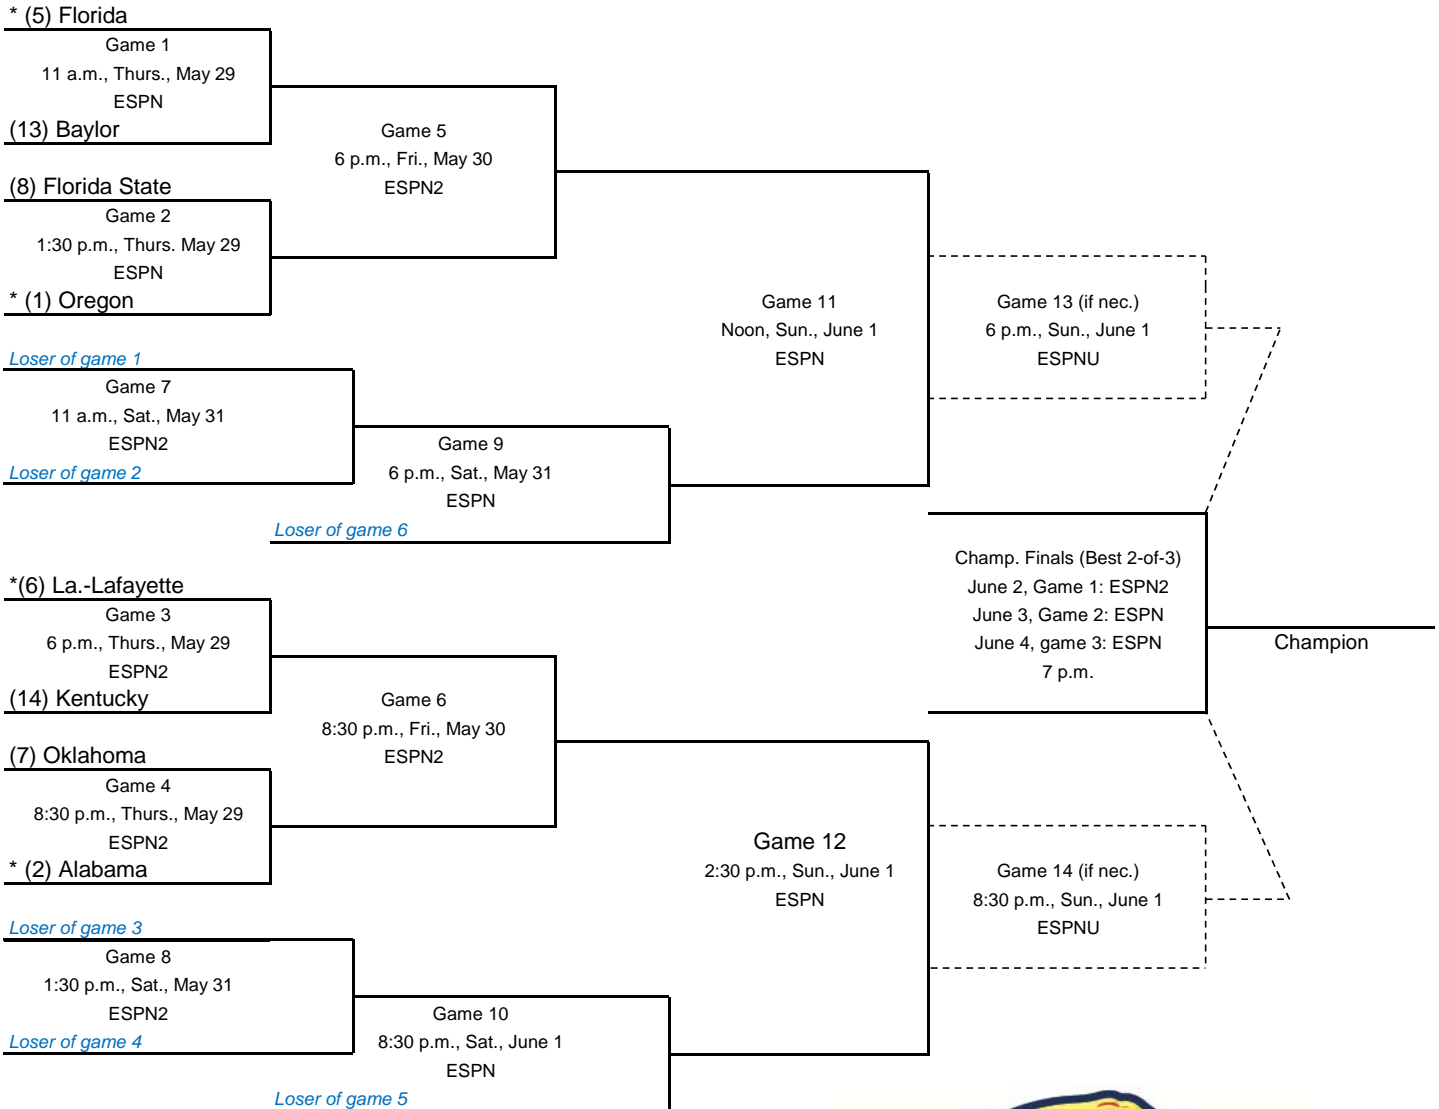

2014 NCAA Women's College World Series