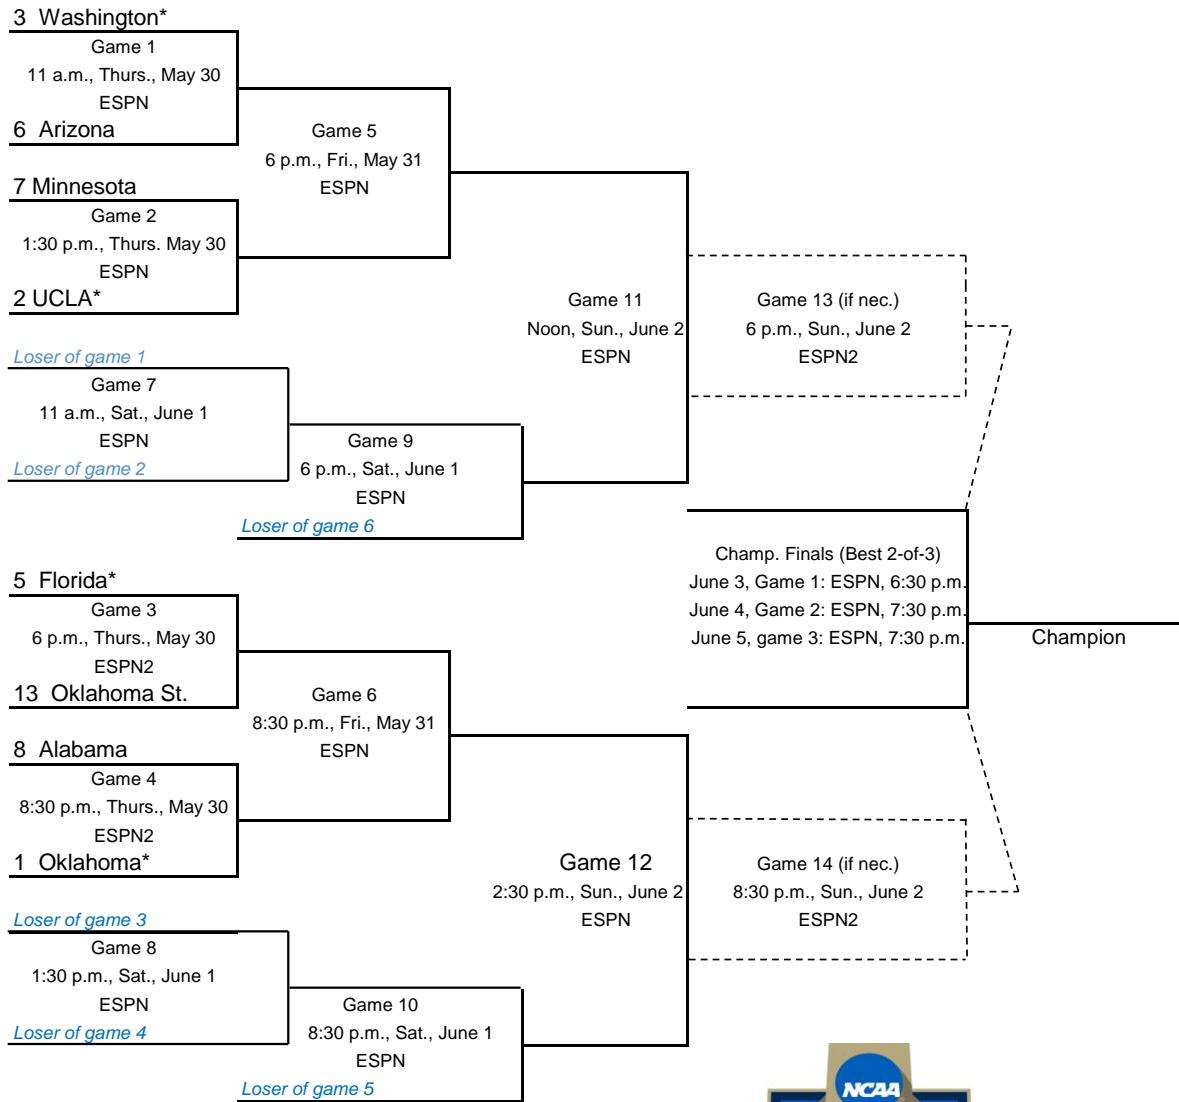

2019 NCAA Women's College World Series

*Home

ALL TIMES LISTED ARE LOCAL (CENTRAL TIME)

*Denotes home team

All broadcasts also available on the ESPN app.

All game played at ASA Hall of Fame Stadium in Oklahoma City, Oklahoma.

Bracket Notes:

1. If the winner of Game 9 defeats the winner of Game 5, the Game 13 is necessary.
2. If the winner of Game 10 defeats the winner of Game 6, then Game 14 is necessary.
3. If only 1 if necessary game is needed, it will be played at 6 p.m. on Sunday.

***The NCAA Division I Softball Committee reserves the right to revise the schedule (i.e., game times) in the event weather conditions and/or media/television commitments require such adjustments.