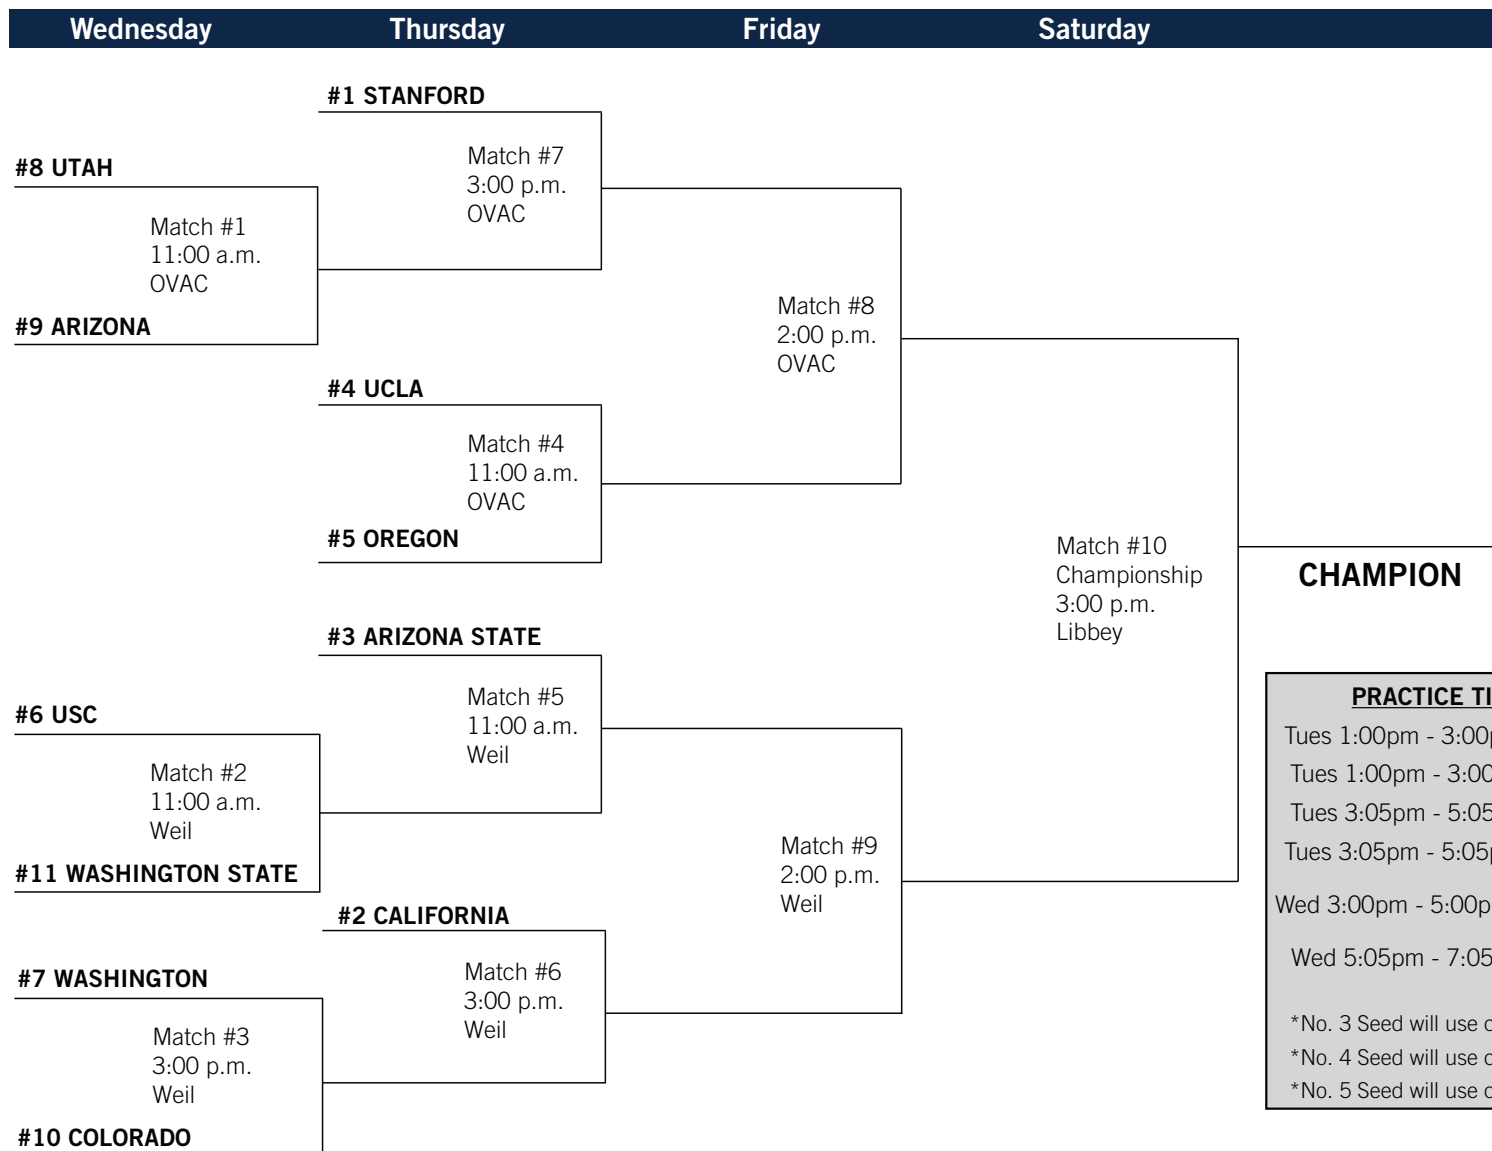

2017 PAC-12 WOMEN'S TENNIS CHAMPIONSHIP

PRACTICE TIMES & COURTS

Tues 1:00pm - 3:00pm Seeds 6 & 11 (Weil)
Tues 1:00pm - 3:00pm Seed 8 (OVAC 7/8)
Tues 3:05pm - 5:05pm Seed 9 (OVAC 7/8)
Tues 3:05pm - 5:05pm Seeds 7 & 10 (Weil)
Wed 3:00pm - 5:00pm Seeds 3,4&5* (OVAC)
Wed 5:05pm - 7:05pm Seeds 1&2 (OVAC)

*No. 3 Seed will use courts 7 & 8
*No. 4 Seed will use courts 3 & 4
*No. 5 Seed will use courts 5 & 6