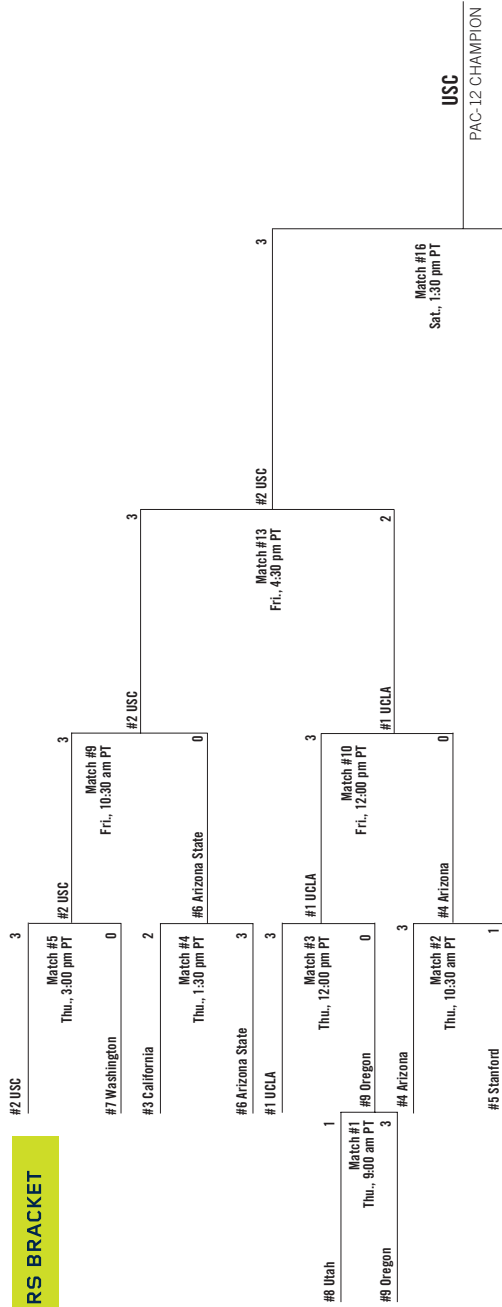

THURSDAY
APRIL 25

FRIDAY
APRIL 26

SATURDAY
APRIL 27

WINNERS BRACKET