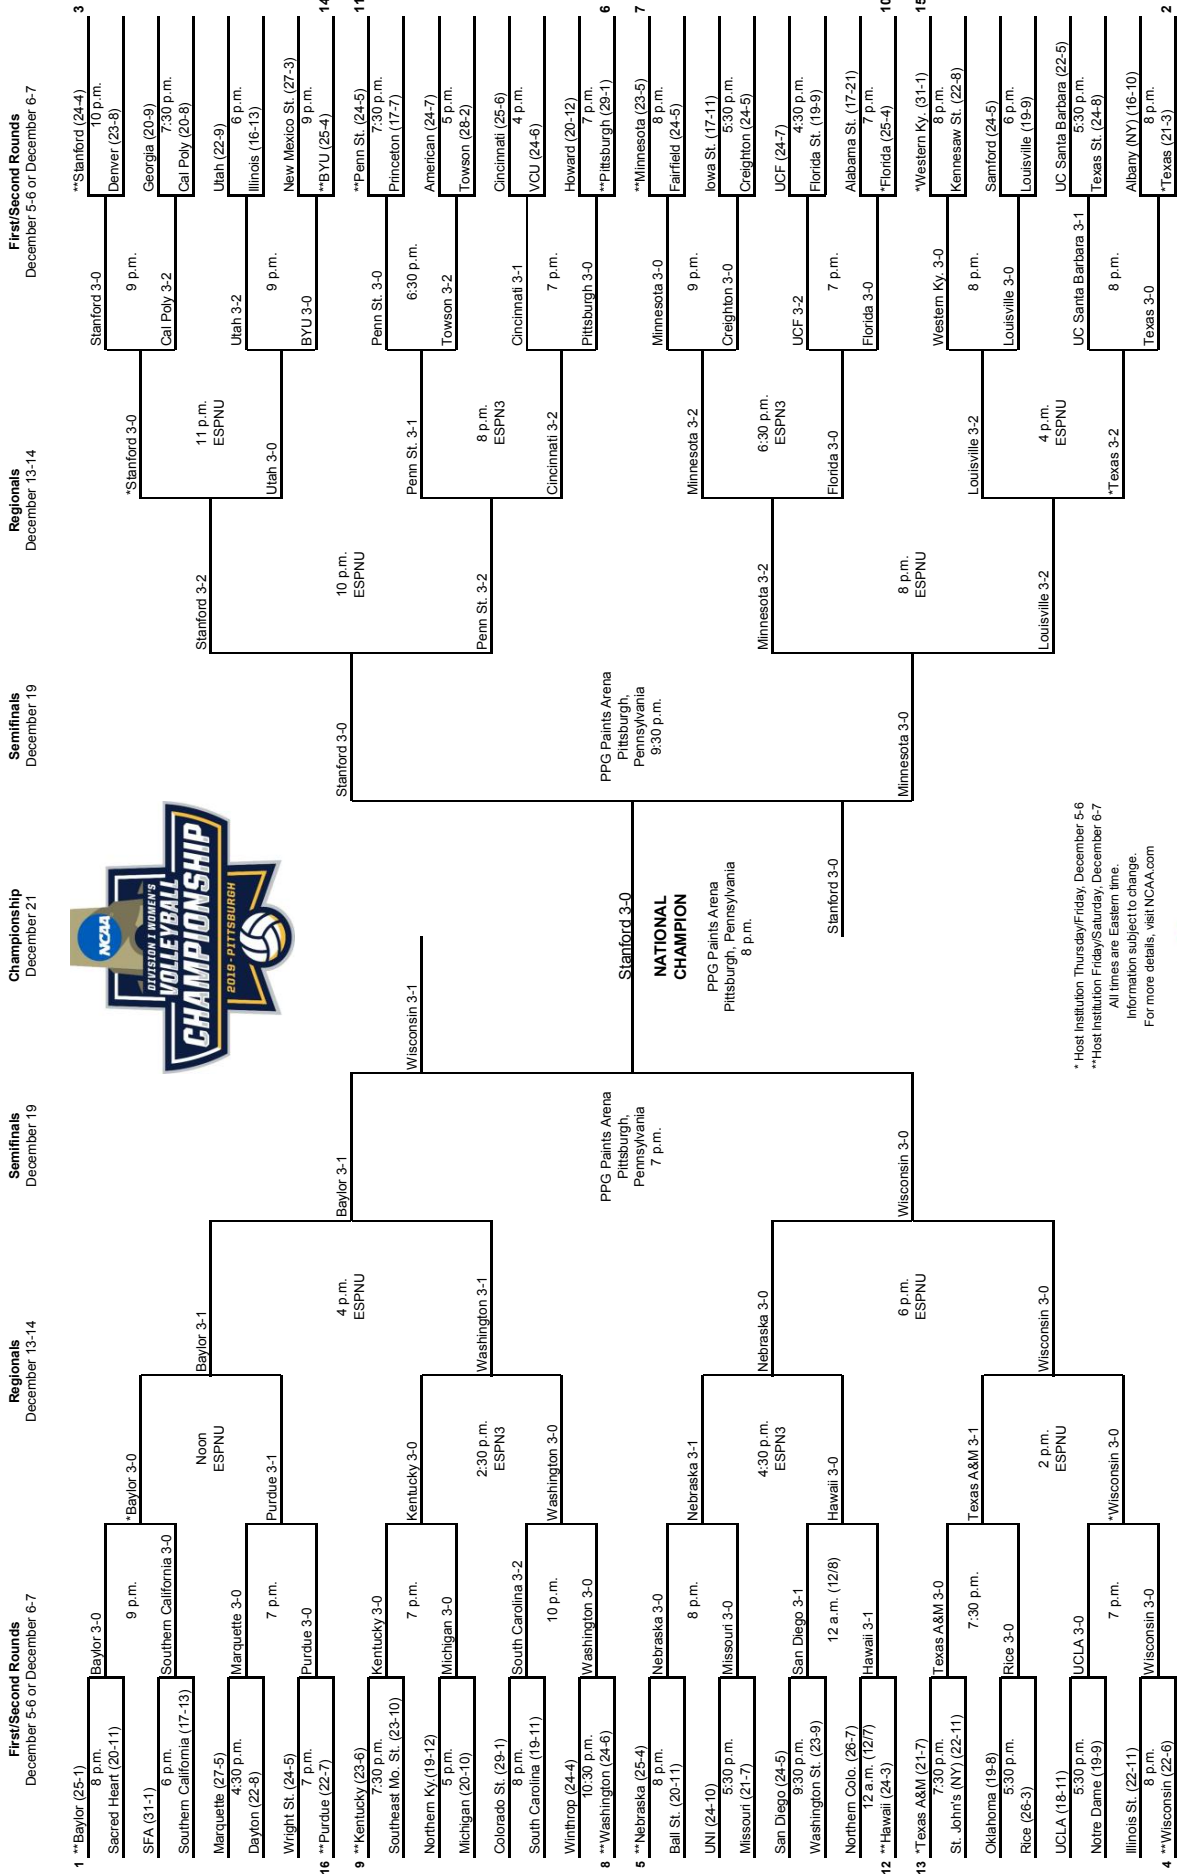

2019 NCAA Division I Women's Volleyball Championship

* Host Institution Thursday/Friday, December 5-6
**Host Institution Friday/Saturday, December 6-7
All times are Eastern time.
Information subject to change.
For more details, visit NCAA.com

© 2019 National Collegiate Athletic Association. No commercial use without the NCAA's written permission.
The NCAA omits all forms of sports wagering.